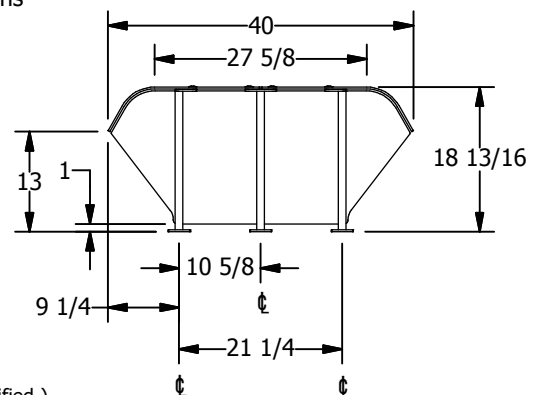

Double-Sided Self-Service Protector

FINISH:

- Brushed Stainless Steel
 - Clear Anodized Aluminum
 - Powder Coat:
 - Black
 - Silver
- RAL # _____

GLASS:

- 1/4" Clr Bent Temp - Std
- Frosted

OPTIONS(*):

- End Panel - LT
- End Panel - RT
- Light Fixture
- Warmer
- Shelf Kit

(*) Not all options available on all models
Contact factory for specific information
For Mounting Options see Mounting Hardware Guide

End panels are 1/4" clear tempered glass unless otherwise specified.

- Centerline Dimensions -
L / L1 - 92" Max

(* - Middle support is centered unless L1 dimension is specified)