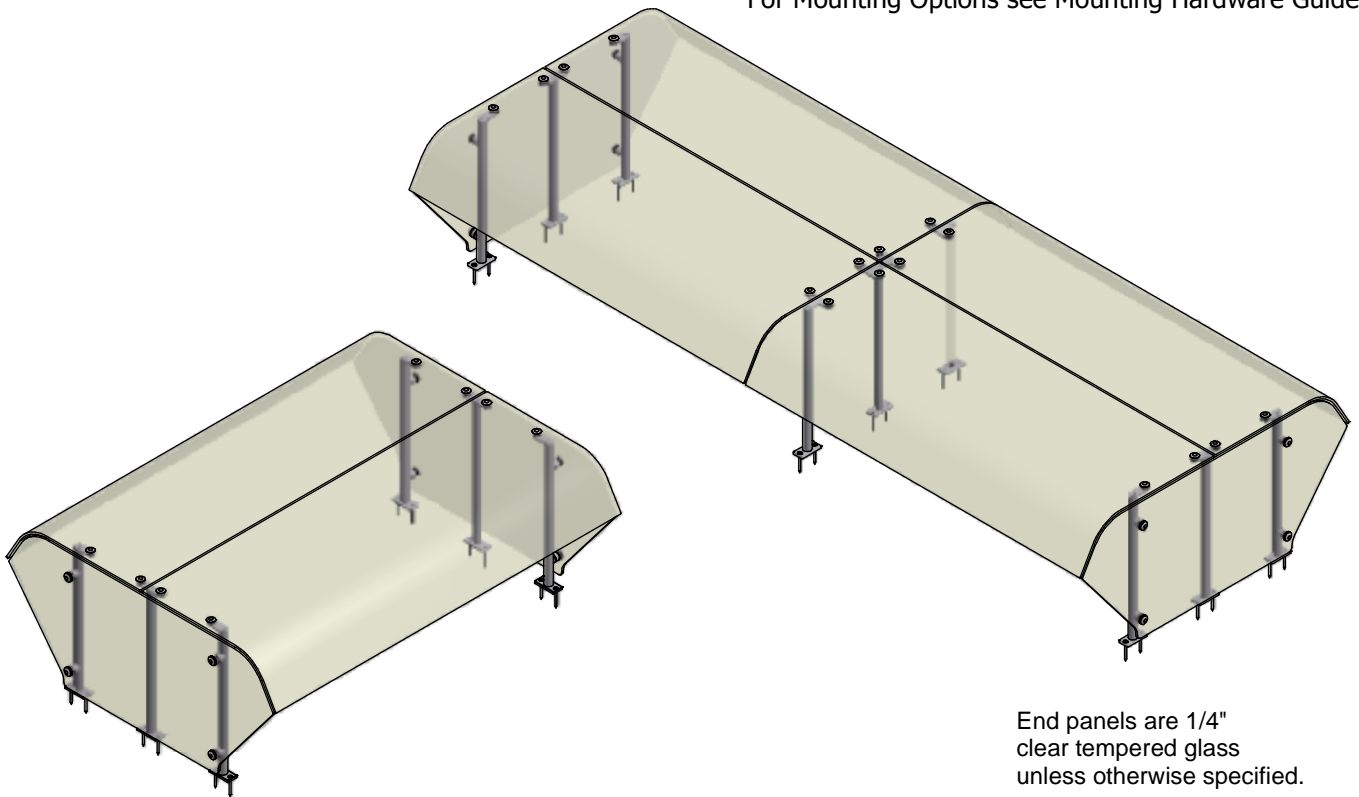

Double-Sided Self-Service Protector

FINISH:

- Brushed Stainless Steel
 - Clear Anodized Aluminum
 - Powder Coat:
 - Black
 - Silver
- RAL # _____

GLASS:

- 1/4" Clr Bent Temp - Std
- Frosted

OPTIONS(*):

- End Panel - LT
- End Panel - RT
- Light Fixture
- Warmer
- Shelf Kit

(*) Not all options available on all models
Contact factory for specific information
For Mounting Options see Mounting Hardware Guide

End panels are 1/4" clear tempered glass unless otherwise specified.

- Centerline Dimensions -
L / L1 - 92" Max

(* - Middle support is centered unless L1 dimension is specified)