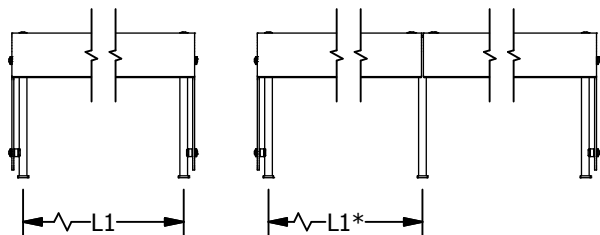

Double-Sided Self-Service Protector

FINISH:

- Brushed Stainless Steel
 - Clear Anodized Aluminum
 - Powder Coat:
 - Black
 - Silver
- RAL # _____

GLASS:

- 1/4" Clr Bent Temp - Std
- Frosted

OPTIONS(*):

- End Panel - LT
- End Panel - RT
- Light Fixture
- Warmer
- Shelf Kit

(*) Not all options available on all models
Contact factory for specific information
For Mounting Options see Mounting Hardware Guide

End panels are 1/4" clear tempered glass unless otherwise specified.

- Centerline Dimensions -
L / L1 - 92" Max

(* - Middle support is centered unless L1 dimension is specified)