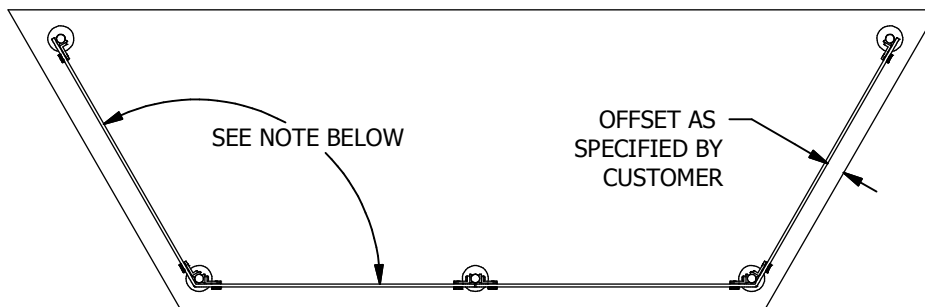

## STRAIGHT COUNTER FRONT

ALL PRODUCTS ARE AVAILABLE IN UNLIMITED LENGTH LINEUPS  
EACH SECTION IS LIMITED TO 40" POST CENTERLINES

## FACETED COUNTER FRONT

VP-3Q AND VPC-3Q ONLY AVAILABLE IN ANY OFFSET ANGLE  
VG5-3Q LIMITED TO 11' ANGLE OFFSET (MAX) FROM STRAIGHT

## RADIUS COUNTER FRONT

VP-3Q AND VPC-3Q ONLY AVAILABLE IN ANY OFFSET ANGLE  
VG5-3Q LIMITED TO 11' ANGLE OFFSET (MAX) FROM STRAIGHT