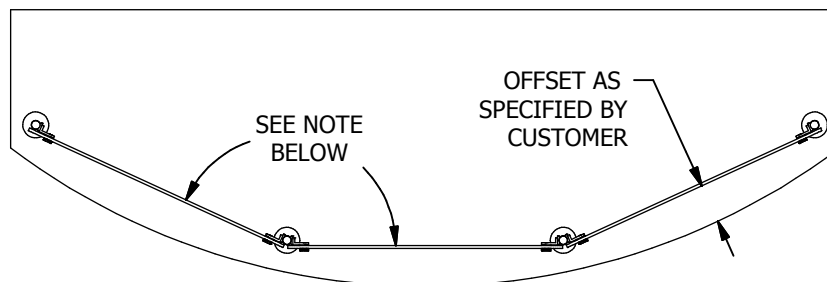

## STRAIGHT COUNTER FRONT

ALL PRODUCTS ARE AVAILABLE IN UNLIMITED LENGTH LINEUPS  
EACH SECTION IS LIMITED TO 40" POST CENTERLINES

## FACETED COUNTER FRONT

VP-3Q AND VPC-3Q ONLY AVAILABLE IN ANY OFFSET ANGLE  
VG5-3Q LIMITED TO 11' ANGLE OFFSET (MAX) FROM STRAIGHT

## RADIUS COUNTER FRONT

VP-3Q AND VPC-3Q ONLY AVAILABLE IN ANY OFFSET ANGLE  
VG5-3Q LIMITED TO 11' ANGLE OFFSET (MAX) FROM STRAIGHT