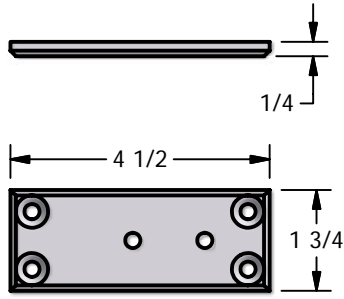

MOUNTING HARDWARE SPECIFICATIONS

FL6.1
SURFACE-MOUNT

FL6.5
SURFACE-MOUNT
FOR VGG1.3 ONLY

FL6.2
SURFACE-MOUNT

FL6.3
CONCEALED-MOUNT

FL6.4
END DPANEL
SUPPORT FLANGE

END PANEL SUPPORT
FOR VGG7-DS ONLY

END PANEL SUPPORT
FOR ALL OTHER MODELS

TYPICAL END PANEL
SUPPORT CONFIGURATION

DETAIL VIEW OF
CONCEAL MOUNT ASSY