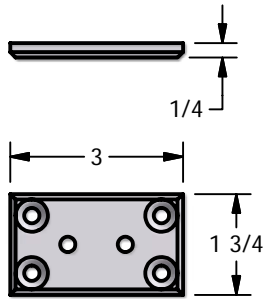

MOUNTING HARDWARE SPECIFICATIONS

FL6.1
SURFACE-MOUNT

FL6.5
SURFACE-MOUNT
FOR VGG1.3 ONLY

FL6.2
SURFACE-MOUNT

FL6.3
CONCEALED-MOUNT

FL6.4
END DPANEL
SUPPORT FLANGE

END PANEL SUPPORT
FOR VGG7-DS ONLY

END PANEL SUPPORT
FOR ALL OTHER MODELS

TYPICAL END PANEL
SUPPORT CONFIGURATION

DETAIL VIEW OF
CONCEAL MOUNT ASSY