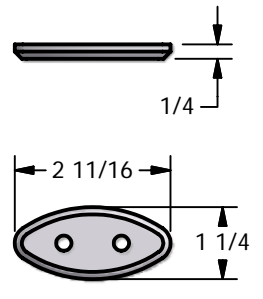

MOUNTING HARDWARE SPECIFICATIONS

FL6.1
SURFACE-MOUNT

FL6.5
SURFACE-MOUNT
FOR VGG1.3 ONLY

FL6.2
SURFACE-MOUNT

FL6.3
CONCEALED-MOUNT

FL6.4
END DPANEL
SUPPORT FLANGE

END PANEL SUPPORT
FOR VGG7-DS ONLY

END PANEL SUPPORT
FOR ALL OTHER MODELS

TYPICAL END PANEL
SUPPORT CONFIGURATION

DETAIL VIEW OF
CONCEAL MOUNT ASSY