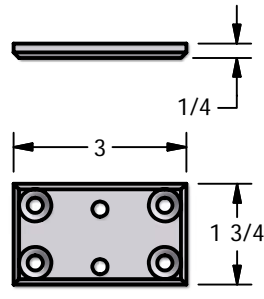

MOUNTING HARDWARE SPECIFICATIONS

FL6.1
SURFACE-MOUNT

FL6.5
SURFACE-MOUNT
FOR VGG1.3 ONLY

FL6.2
SURFACE-MOUNT

FL6.3
CONCEALED-MOUNT

FL6.4
END DPANEL
SUPPORT FLANGE

END PANEL SUPPORT
FOR VGG7-DS ONLY

END PANEL SUPPORT
FOR ALL OTHER MODELS

TYPICAL END PANEL
SUPPORT CONFIGURATION

DETAIL VIEW OF
CONCEAL MOUNT ASSY