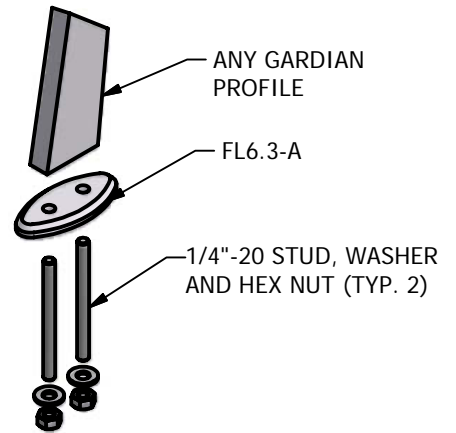

MOUNTING HARDWARE SPECIFICATIONS

FL6.1
SURFACE-MOUNT

FL6.5
SURFACE-MOUNT
FOR VGG1.3 ONLY

FL6.2
SURFACE-MOUNT

FL6.3
CONCEALED-MOUNT

FL6.4
END DPANEL
SUPPORT FLANGE

END PANEL SUPPORT
FOR VGG7-DS ONLY

END PANEL SUPPORT
FOR ALL OTHER MODELS

TYPICAL END PANEL
SUPPORT CONFIGURATION

DETAIL VIEW OF
CONCEAL MOUNT ASSY