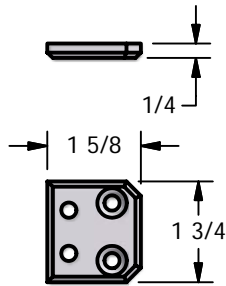

MOUNTING HARDWARE SPECIFICATIONS

FL6.1
SURFACE-MOUNT

FL6.5
SURFACE-MOUNT
FOR VGG1.3 ONLY

FL6.2
SURFACE-MOUNT

FL6.3
CONCEALED-MOUNT

FL6.4
END DPANEL
SUPPORT FLANGE

END PANEL SUPPORT
FOR VGG7-DS ONLY

END PANEL SUPPORT
FOR ALL OTHER MODELS

TYPICAL END PANEL
SUPPORT CONFIGURATION

DETAIL VIEW OF
CONCEAL MOUNT ASSY