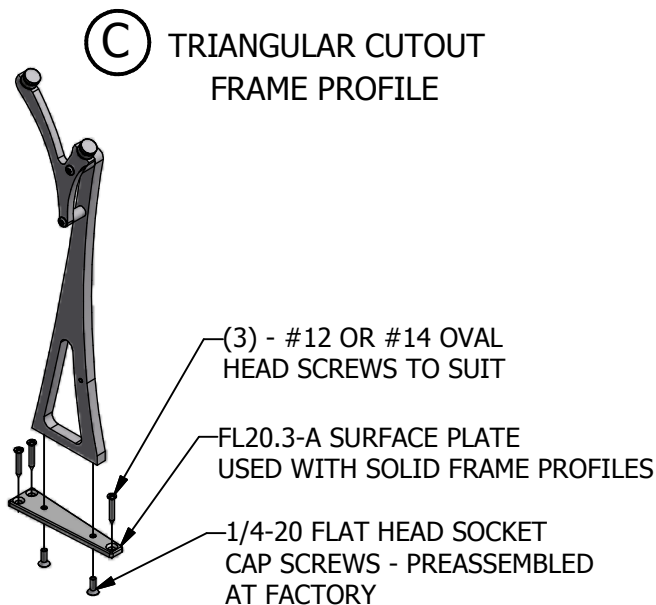

SURFACE MOUNT

CONCEALED MOUNT

MOUNTING PLATE DETAILS

SURFACE MOUNTING PLATES

(A) MOUNTING PLATE FOR
SOLID FRAME PROFILE

(B) MOUNTING PLATE FOR
OVAL CUTOUT FRAME PROFILE

(C) MOUNTING PLATE FOR
TRIANGULAR CUTOUT
FRAME PROFILE

CONCEALED MOUNTING PLATE

(D) CONCEALED MOUNTING PLATE
FOR ALL FRAME PROFILES