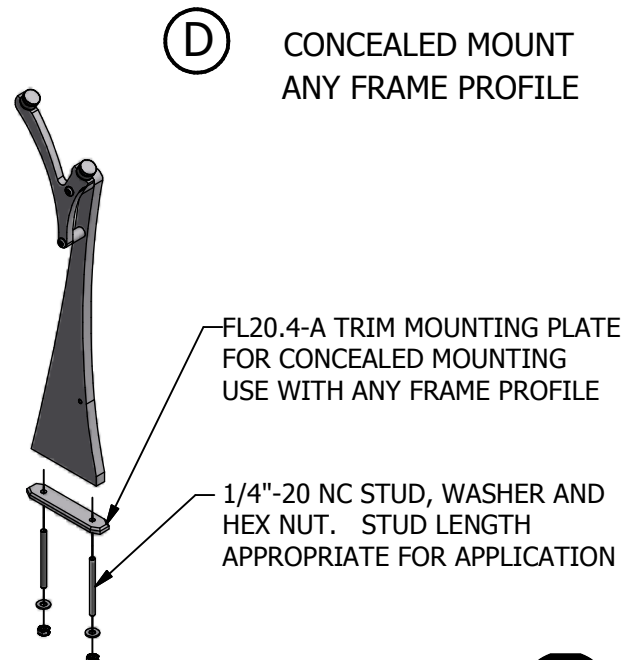

SURFACE MOUNT

CONCEALED MOUNT

MOUNTING PLATE DETAILS

SURFACE MOUNTING PLATES

(A) MOUNTING PLATE FOR
SOLID FRAME PROFILE

(B) MOUNTING PLATE FOR
OVAL CUTOUT FRAME PROFILE

(C) MOUNTING PLATE FOR
TRIANGULAR CUTOUT
FRAME PROFILE

CONCEALED MOUNTING PLATE

(D) CONCEALED MOUNTING PLATE
FOR ALL FRAME PROFILES