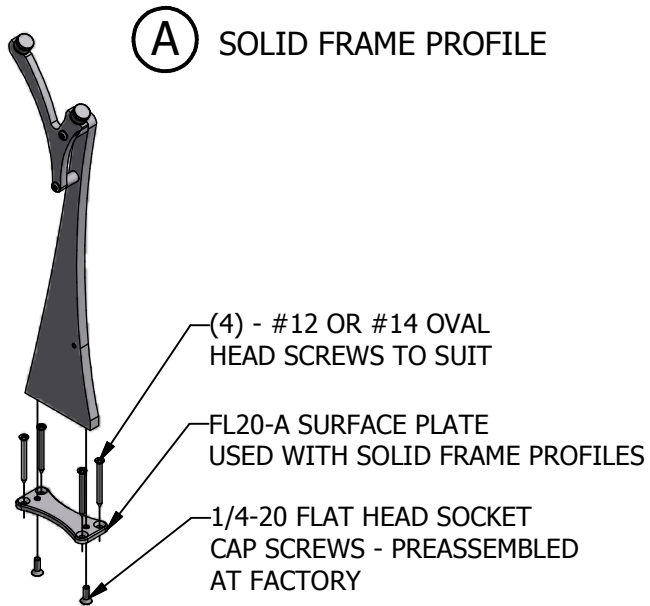

SURFACE MOUNT

CONCEALED MOUNT

MOUNTING PLATE DETAILS

SURFACE MOUNTING PLATES

(A) MOUNTING PLATE FOR
SOLID FRAME PROFILE

(B) MOUNTING PLATE FOR
OVAL CUTOUT FRAME PROFILE

(C) MOUNTING PLATE FOR
TRIANGULAR CUTOUT
FRAME PROFILE

CONCEALED MOUNTING PLATE

(D) CONCEALED MOUNTING PLATE
FOR ALL FRAME PROFILES