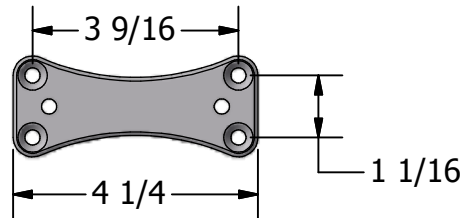

SURFACE MOUNT

CONCEALED MOUNT

MOUNTING PLATE DETAILS

SURFACE MOUNTING PLATES

(A) MOUNTING PLATE FOR
SOLID FRAME PROFILE

(B) MOUNTING PLATE FOR
OVAL CUTOUT FRAME PROFILE

(C) MOUNTING PLATE FOR
TRIANGULAR CUTOUT
FRAME PROFILE

CONCEALED MOUNTING PLATE

(D) CONCEALED MOUNTING PLATE
FOR ALL FRAME PROFILES