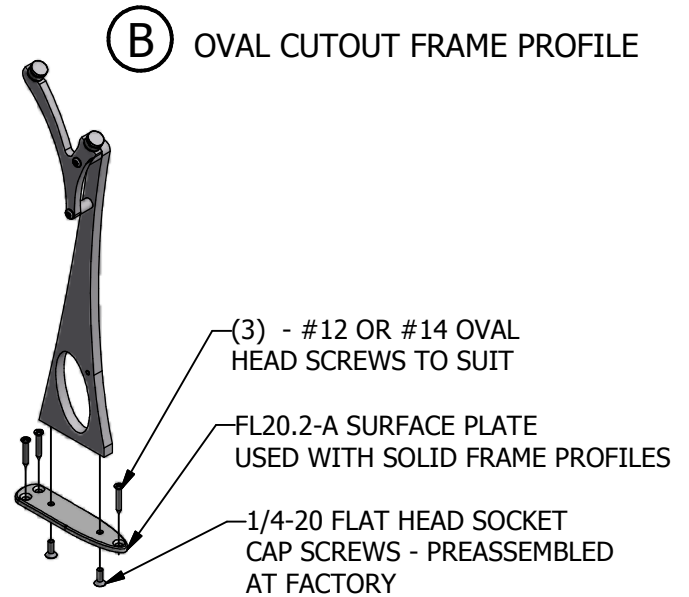

SURFACE MOUNT

CONCEALED MOUNT

MOUNTING PLATE DETAILS

SURFACE MOUNTING PLATES

(A) MOUNTING PLATE FOR
SOLID FRAME PROFILE

(B) MOUNTING PLATE FOR
OVAL CUTOUT FRAME PROFILE

(C) MOUNTING PLATE FOR
TRIANGULAR CUTOUT
FRAME PROFILE

CONCEALED MOUNTING PLATE

(D) CONCEALED MOUNTING PLATE
FOR ALL FRAME PROFILES