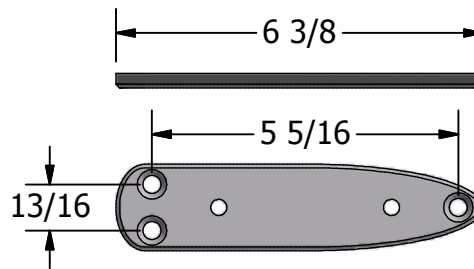

SURFACE MOUNT

CONCEALED MOUNT

MOUNTING PLATE DETAILS

SURFACE MOUNTING PLATES

(A) MOUNTING PLATE FOR
SOLID FRAME PROFILE

(B) MOUNTING PLATE FOR
OVAL CUTOUT FRAME PROFILE

(C) MOUNTING PLATE FOR
TRIANGULAR CUTOUT
FRAME PROFILE

CONCEALED MOUNTING PLATE

(D) CONCEALED MOUNTING PLATE
FOR ALL FRAME PROFILES