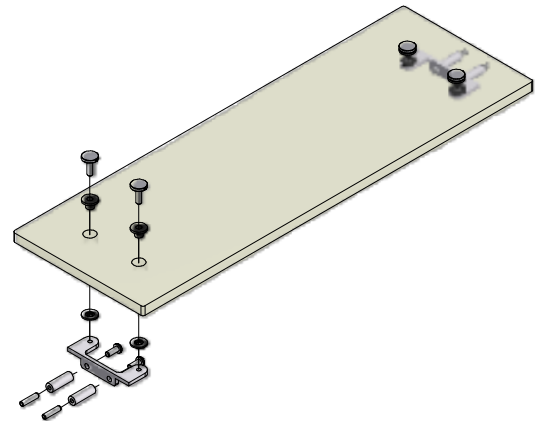

#### **THICKNESS**

- 8mm - (Maximum span is 54")
- 12mm - (Maximum span is 66")

Typical mounting system for 8mm thick tempered glass.

#### **THICKNESS**

- 8mm - (Maximum span is 54")
- 12mm - (Maximum span is 66")

Typical mounting system for 12mm thick tempered glass.