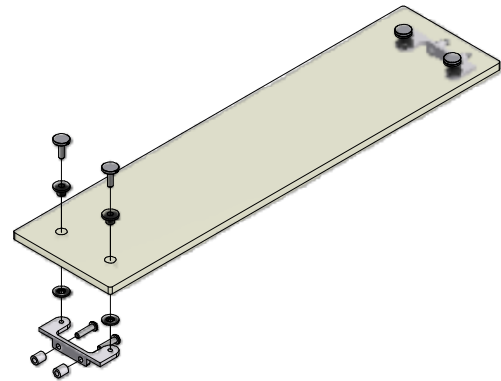

#### **THICKNESS**

- 8mm - (Maximum span is 54")
- 12mm - (Maximum span is 66")

Typical mounting system for 8mm thick tempered glass.

#### **THICKNESS**

- 8mm - (Maximum span is 54")
- 12mm - (Maximum span is 66")

Typical mounting system for 12mm thick tempered glass.