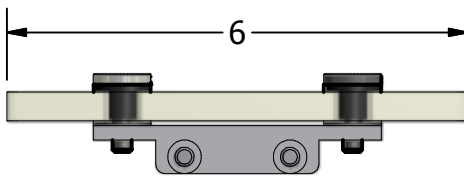

#### **THICKNESS**

- 8mm - (Maximum span is 54")
- 12mm - (Maximum span is 66")

Typical mounting system for 8mm thick tempered glass.

#### **THICKNESS**

- 8mm - (Maximum span is 54")
- 12mm - (Maximum span is 66")

Typical mounting system for 12mm thick tempered glass.