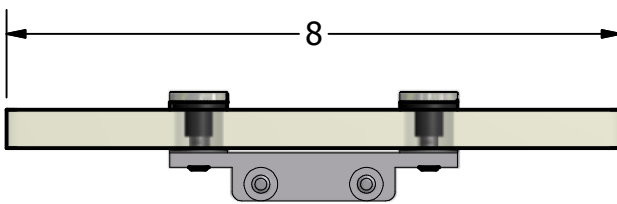

#### **THICKNESS**

- 8mm - (Maximum span is 54")
- 12mm - (Maximum span is 66")

Typical mounting system for 8mm thick tempered glass.

#### **THICKNESS**

- 8mm - (Maximum span is 54")
- 12mm - (Maximum span is 66")

Typical mounting system for 12mm thick tempered glass.