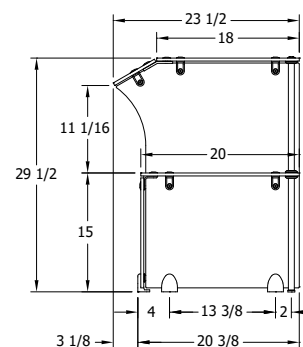

- For Attendant-Served Applications & Food Pickup
- Upper Shelf for Food Pickup, or Wrapped or Pre-Packaged Goods
- 3/8" Clear Tempered Glass Front Panel
- 3/8" Clear Tempered Glass Top Shelf, Intermediate Shelf, and Side Panels
- Span up to 96" o.a. with 3/4"Ø Center Support
- Center Support not Required under 62" o.a. length
- Achieves Maximum Visibility with Minimalist Hardware
- Low-maintenance & Easy to Clean
- Precision-machined Hardware in 6061-T6 Aluminum
- Available with LED Light and/or Food Warmer