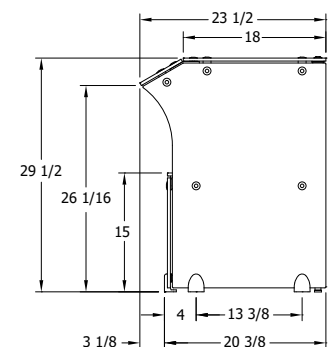

END SUPPORT PROFILE

WWW.VERSA-GARD.COM

Protected by US Patents 6,485,118, 7,040,723 and 8,308,249

1094 Parkway Industrial Park Drive
Buford, GA 30518
678-730-4155 office
info@versa-gard.com