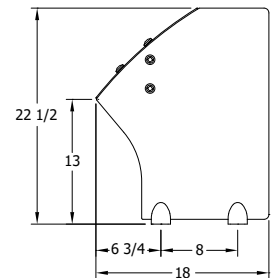

END SUPPORT PROFILE

WWW.VERSA-GARD.COM

Protected by US Patents 6,485,118, 7,040,723 and 8,308,249

1094 Parkway Industrial Park Drive
Buford, GA 30518
678-730-4155 office
info@versa-gard.com