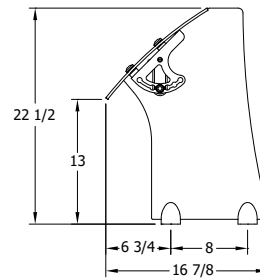

VGCP3C

CURVED FRONT ADJUSTABLE SELF-SERVICE FOOD PROTECTOR

VERSA-GARD®

We make food look better.

Model Features

- For Use at Self-Service Food Areas
- 6mm Bent Tempered Glass Front Panel
- 3/8" Clear Tempered Glass Side Panels
- Span up to 92" o.a. Without a Center Support
- Achieves Maximum Visibility with Minimalist Hardware
- Low-maintenance & Easy to Clean
- Precision-machined Hardware in 6061-T6 Aluminum
- Available with LED Light