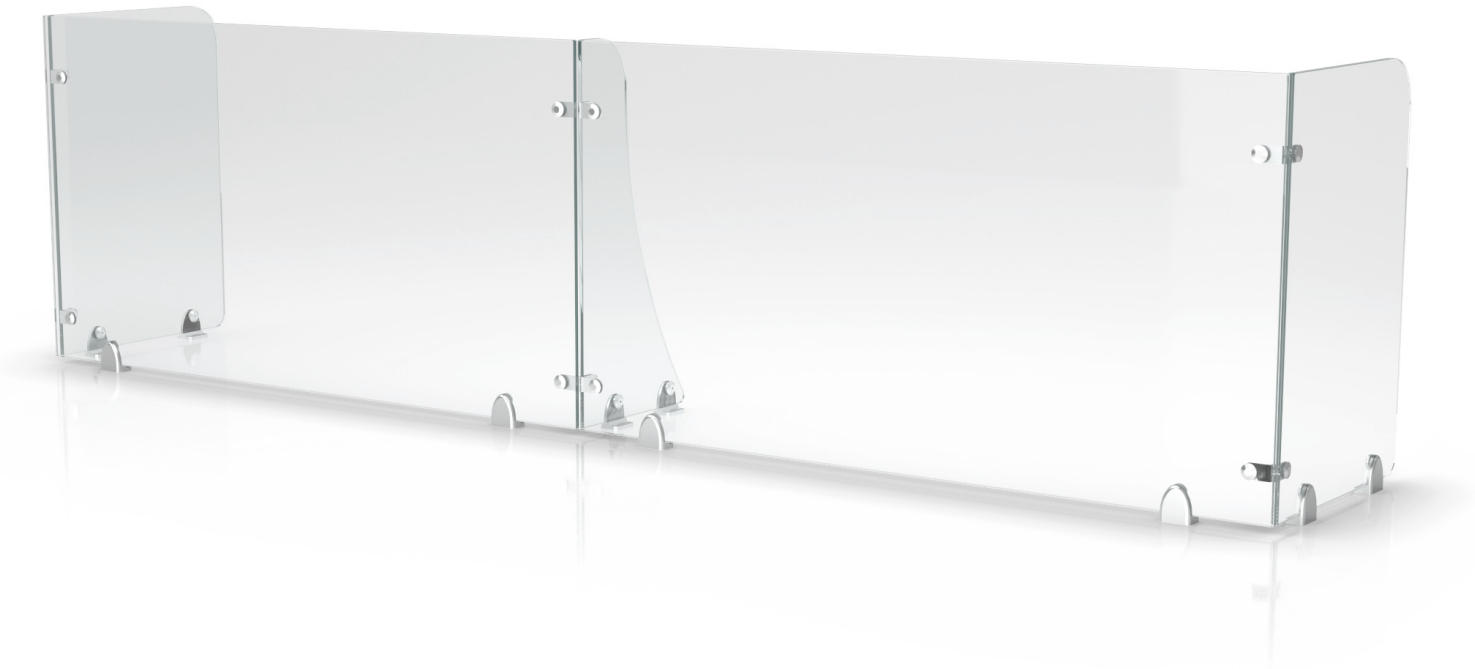

VERSA-GARD®

If it's not a Versa-Gard, it's just a sneezeguard.

CAPTUR VGCP1

VERTICAL FOOD PROTECTOR

WWW.VERSA-GARD.COM

Protected by US Patents 6,485,118, 7,040,723 and 8,308,249

1094 Parkway Industrial Park Drive
Buford, GA 30518
678-730-4155 office
info@versa-gard.com

VGCP1

VERTICAL FOOD PROTECTOR

VERSA-GARD®

We make food look better.

Model Features

- For Use at Self-Service Food Areas
- 3/8" Clear Tempered Glass Front Panel
- 3/8" Clear Tempered Glass Side Panels
- Span up to 62" o.a. Without a Center Support
- Achieves Maximum Visibility with Minimalist Hardware
- Low-maintenance & Easy to Clean
- Precision-machined Hardware in 6061-T6 Aluminum
- Available with LED Light