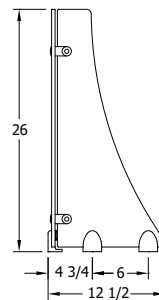

VGCP1

VERTICAL FOOD PROTECTOR

VERSA-GARD®

We make food look better.

Model Features

- For Use at Self-Service Food Areas
- 3/8" Clear Tempered Glass Front Panel
- 3/8" Clear Tempered Glass Side Panels
- Span up to 62" o.a. Without a Center Support
- Achieves Maximum Visibility with Minimalist Hardware
- Low-maintenance & Easy to Clean
- Precision-machined Hardware in 6061-T6 Aluminum
- Available with LED Light