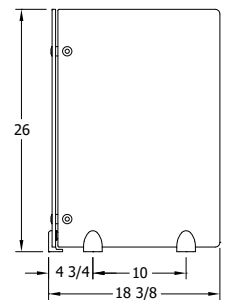

END SUPPORT PROFILE

WWW.VERSA-GARD.COM

Protected by US Patents 6,485,118, 7,040,723 and 8,308,249

1094 Parkway Industrial Park Drive
Buford, GA 30518
678-730-4155 office
info@versa-gard.com